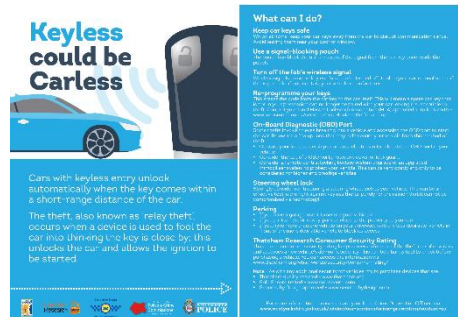

Theft of motor vehicles (TOMV)

We have launched two new leaflets to help address TOMV in West Yorkshire.

Keyless theft leaflet:

Cars with keyless entry unlock automatically when the key comes within a short-range distance of the car. The theft also known as 'relay theft', occurs when a device is used to fool the car into thinking the key is close by; this unlocks the car and allows the ignition to be started.

To access the leaflet for prevention advice, click the link below:

www.westyorkshire.police.uk/advice/vehicle-crime/vehicle-crime/keyless-theft